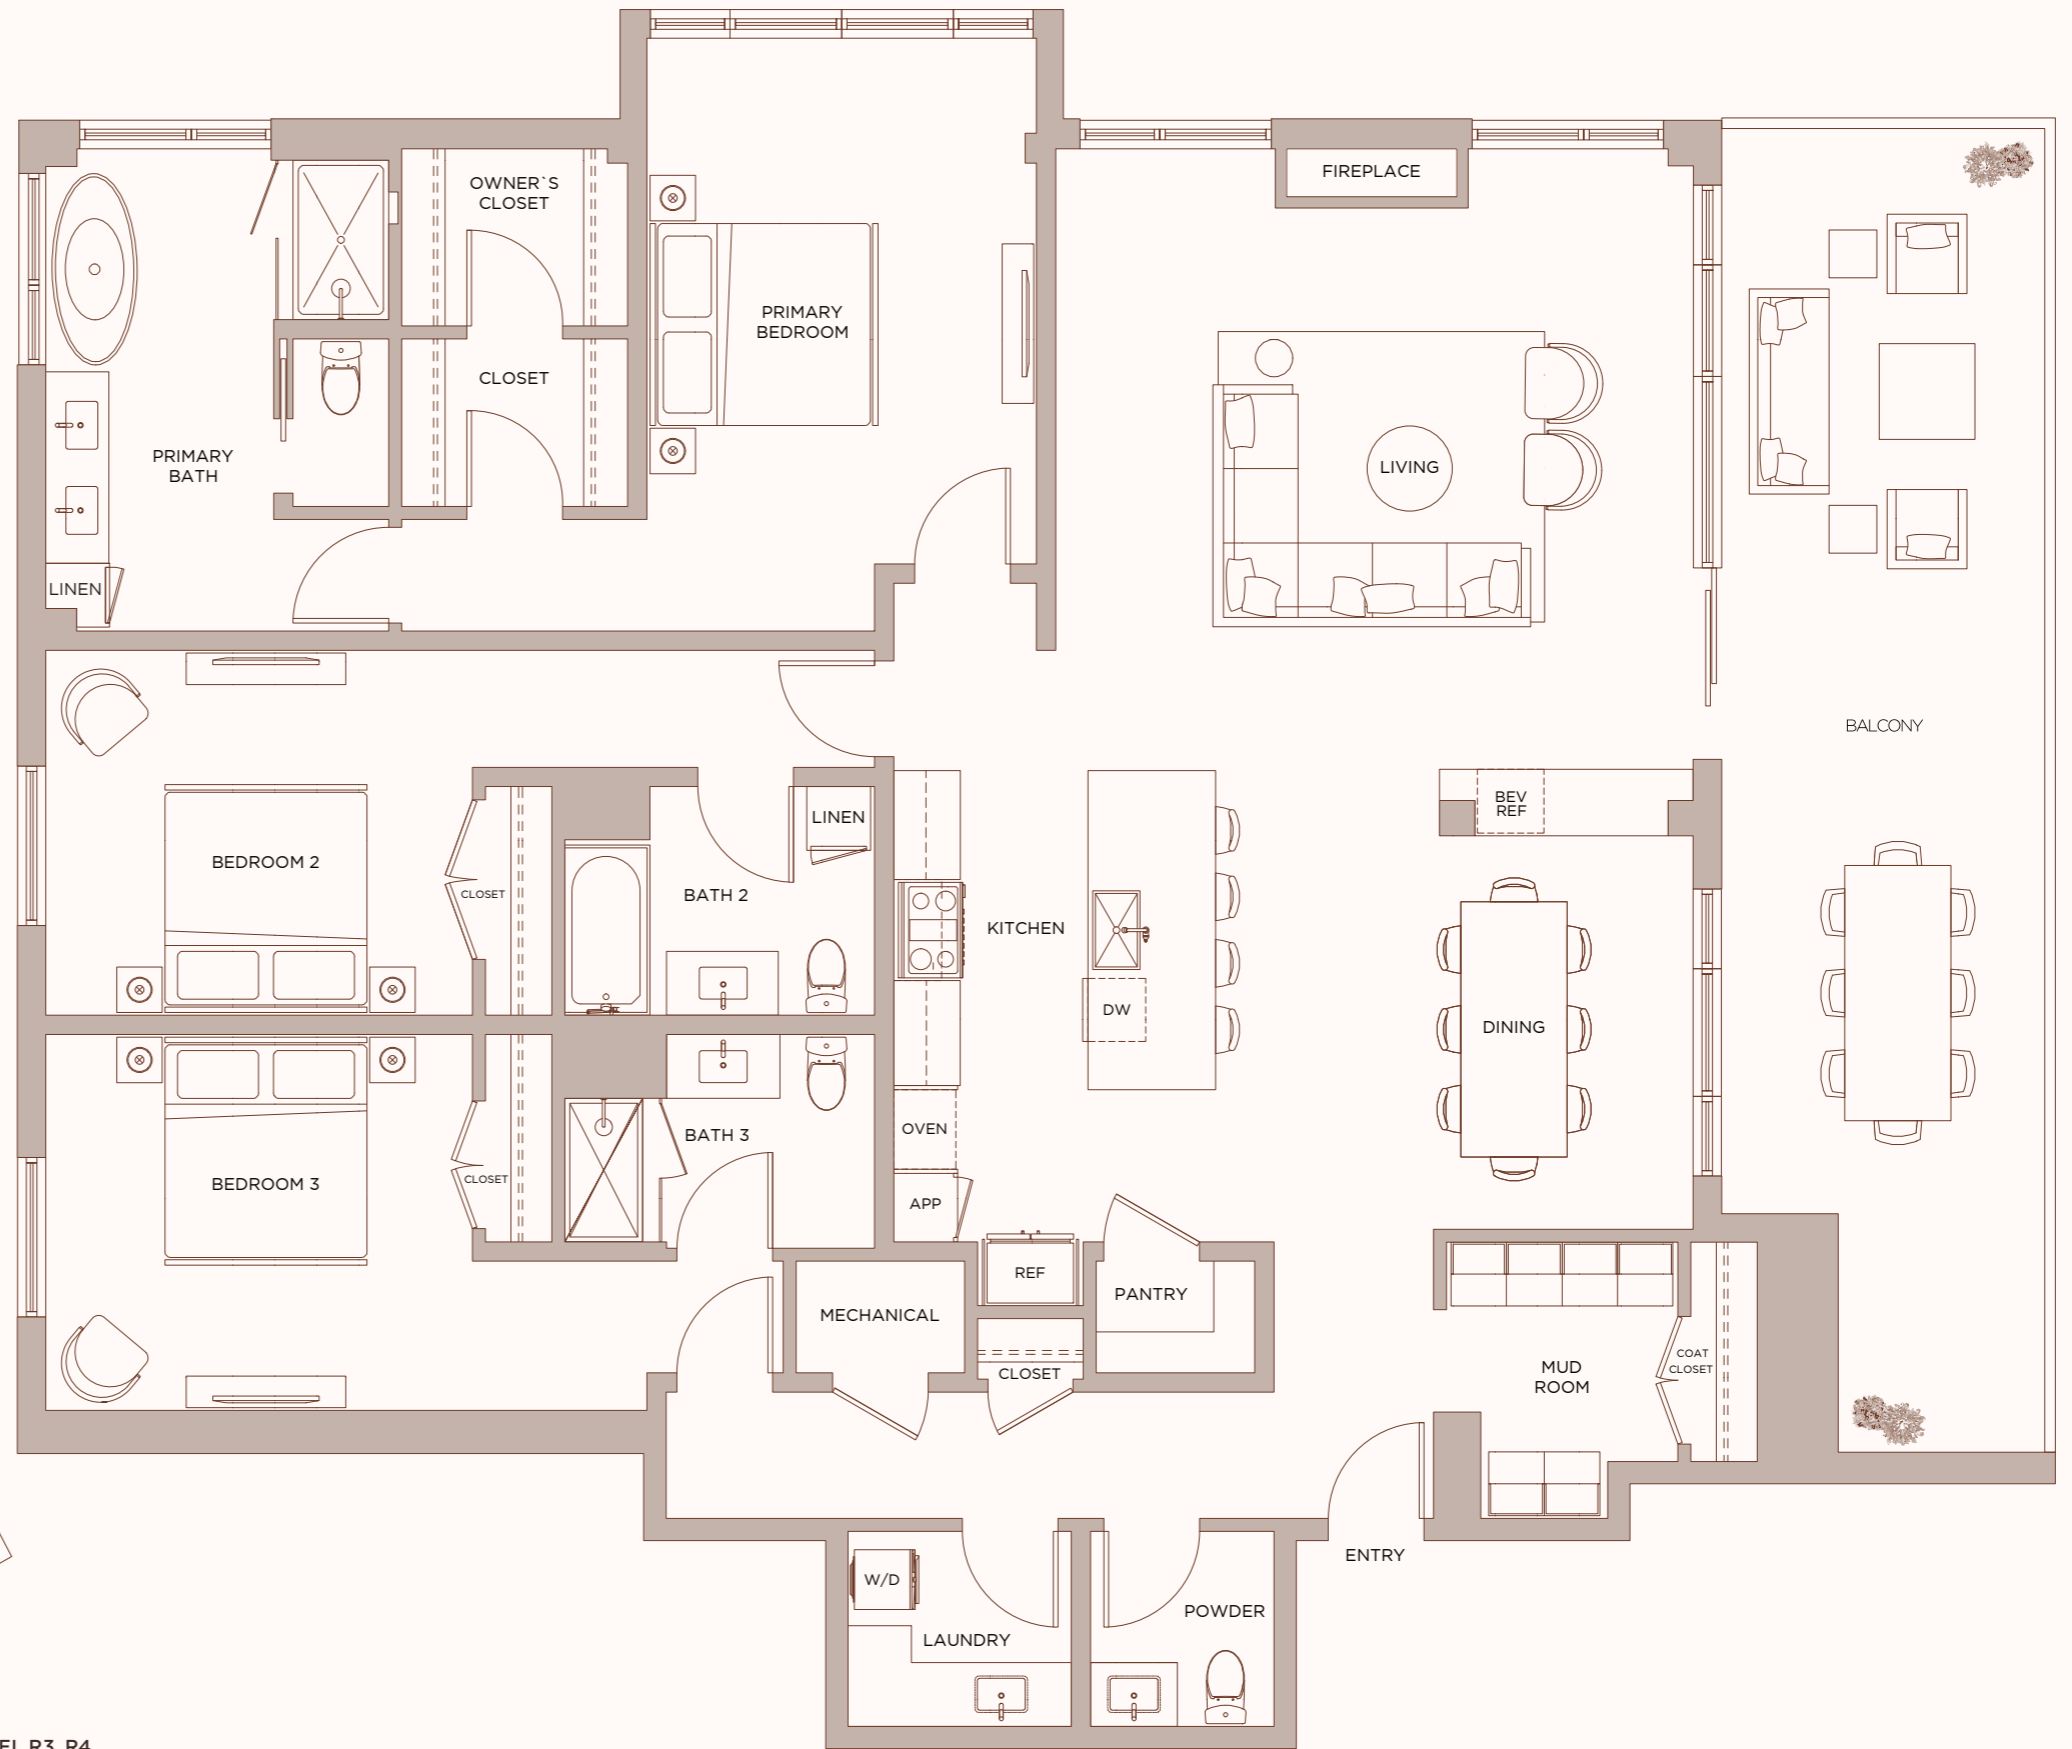

WILDAIR

STEAMBOAT SPRINGS
COLORADO

PLAN E

3 BEDROOMS
3.5 BATHROOMS

INTERIOR ~2,409(R2) & 2,420(R3-R4) SQ.FT.
EXTERIOR ~393(R2) & 637 (R3-R4) SQ.FT.

LEVEL R2

LEVEL R3, R4