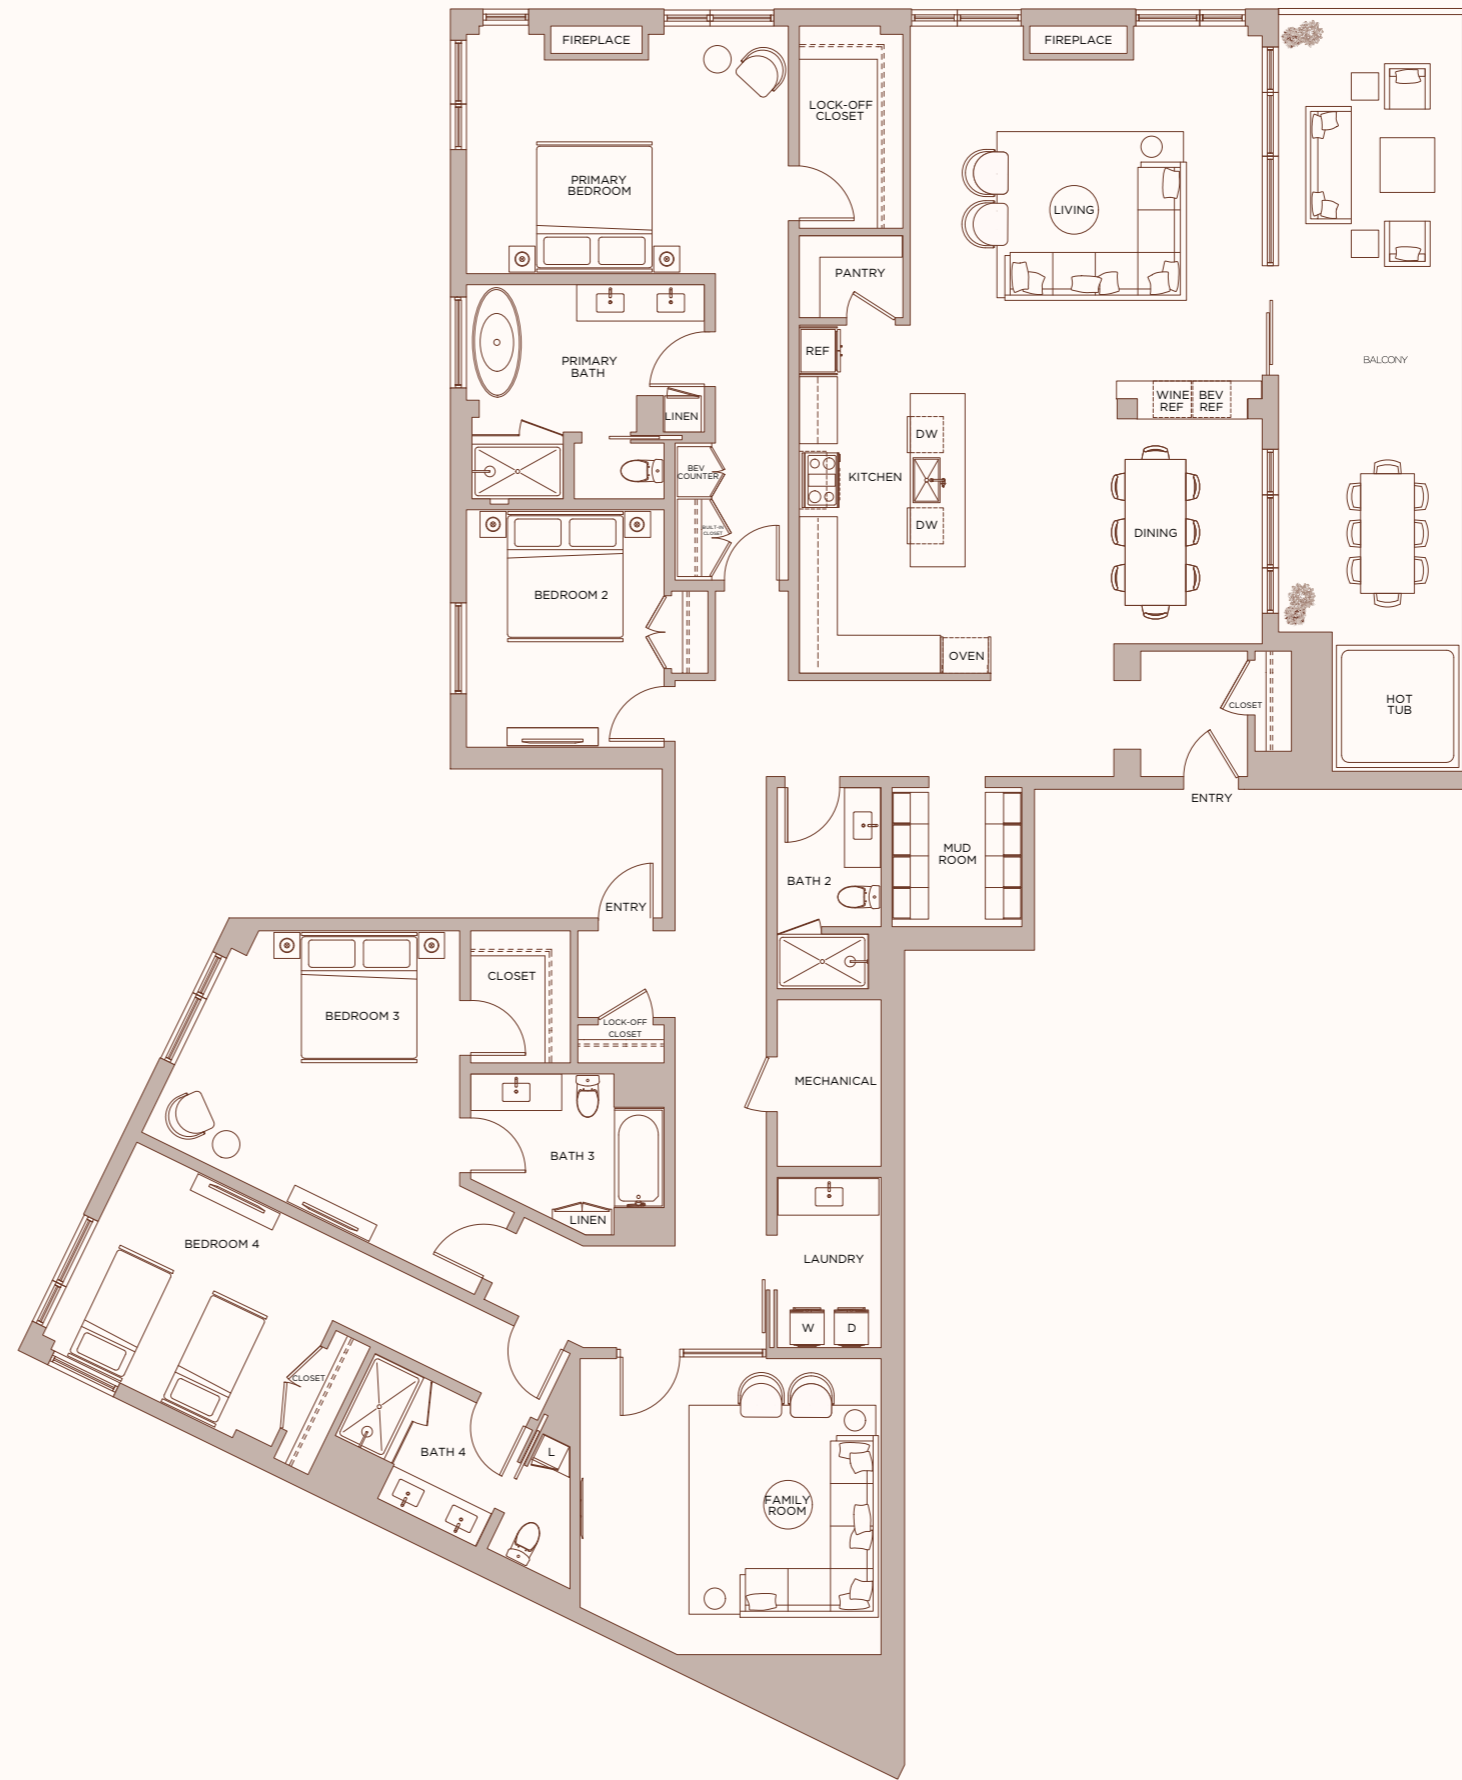

WILDAIR

STEAMBOAT SPRINGS
COLORADO

PLAN H

4 BEDROOMS
4 BATHROOMS

INTERIOR ~3,578 SQ.FT.
EXTERIOR ~393 SQ.FT.

LEVEL R5

LEVEL R6

WildairSteamboatSprings.com

This floorplan and any information contained herein does not constitute an offering nor a solicitation of an offer to purchase. The project is under development, is not yet complete, and no guarantees are made that the project will be completed. All improvements, land uses, designs, amenities, features, furnishings, specifications, and other information shown here or in any renderings, illustrations, photos, simulated views, graphic images, or other visual depictions are illustrative only and may be changed without notice. Nothing herein should be relied upon as a representation, express or implied, of the final details of the residences or property. Any square footages listed have been measured to the outside face of the exterior walls and are approximated based on architectural plans, not as built dimensions, and are subject to change. The project developer expressly reserves the right to make modifications, revisions and changes it deems desirable in its sole and absolute discretion.